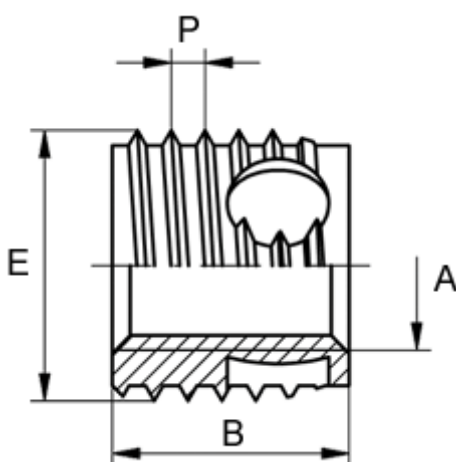

Article number: 12337000060500
Description: KLEE-coil 337 000 060.500
M6 St. steel 1.4305

Measures

Female thread A	= M6
Length B	= 8
Male thread E	= 10.0
Min hole depth blind hole	= 10
Thread pitch P	= 1.25
Type	= 337 000 060 ...